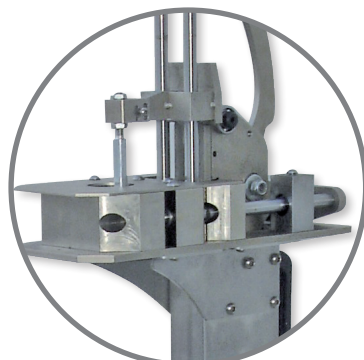

'ZEUS' CORKER

Suitable for **any bottle** with **maximum height**
65 cm and maximum \varnothing 21 cm

Suitable for any cork with maximum height 60 mm
and maximum \varnothing 42 mm

Head with heat-treated steel jaws

4 adjustable pivots to allow the use of corks
with different heights
and the use of champagne corks as well

The pins slide on spherical bearings

A pedal lever grants an easy positioning of the bottle

With 3 adaptors for different heads of the bottle:
external diameter from \varnothing 28 mm to \varnothing 50 mm

Easy maintenance

It can be completely disassembled

Rotating anti-skid feet, suitable for any surface;
back wheels;
handle for an easy transport

Weight: 42 kg

cod.66650