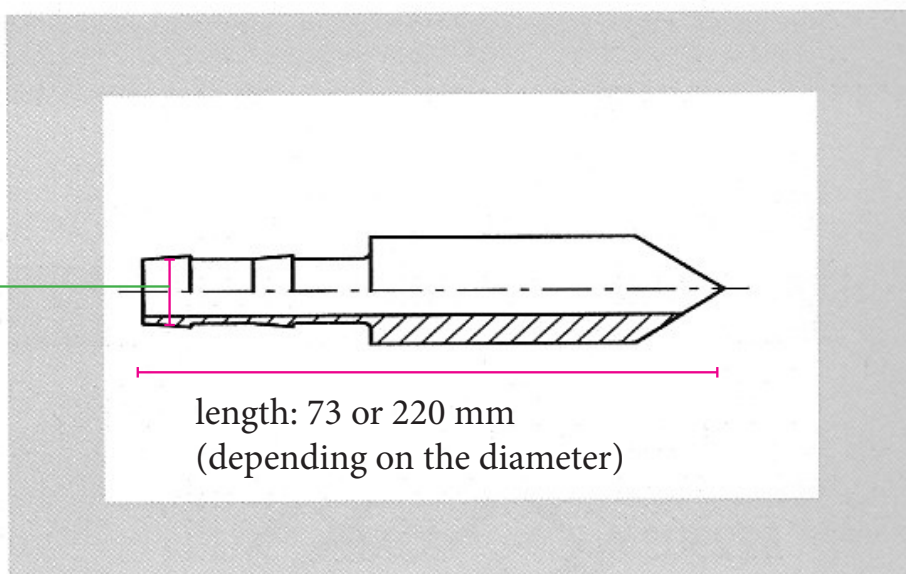

suction pipe

outside diameter  
9/25/32 mm

length: 73 or 220 mm  
(depending on the diameter)