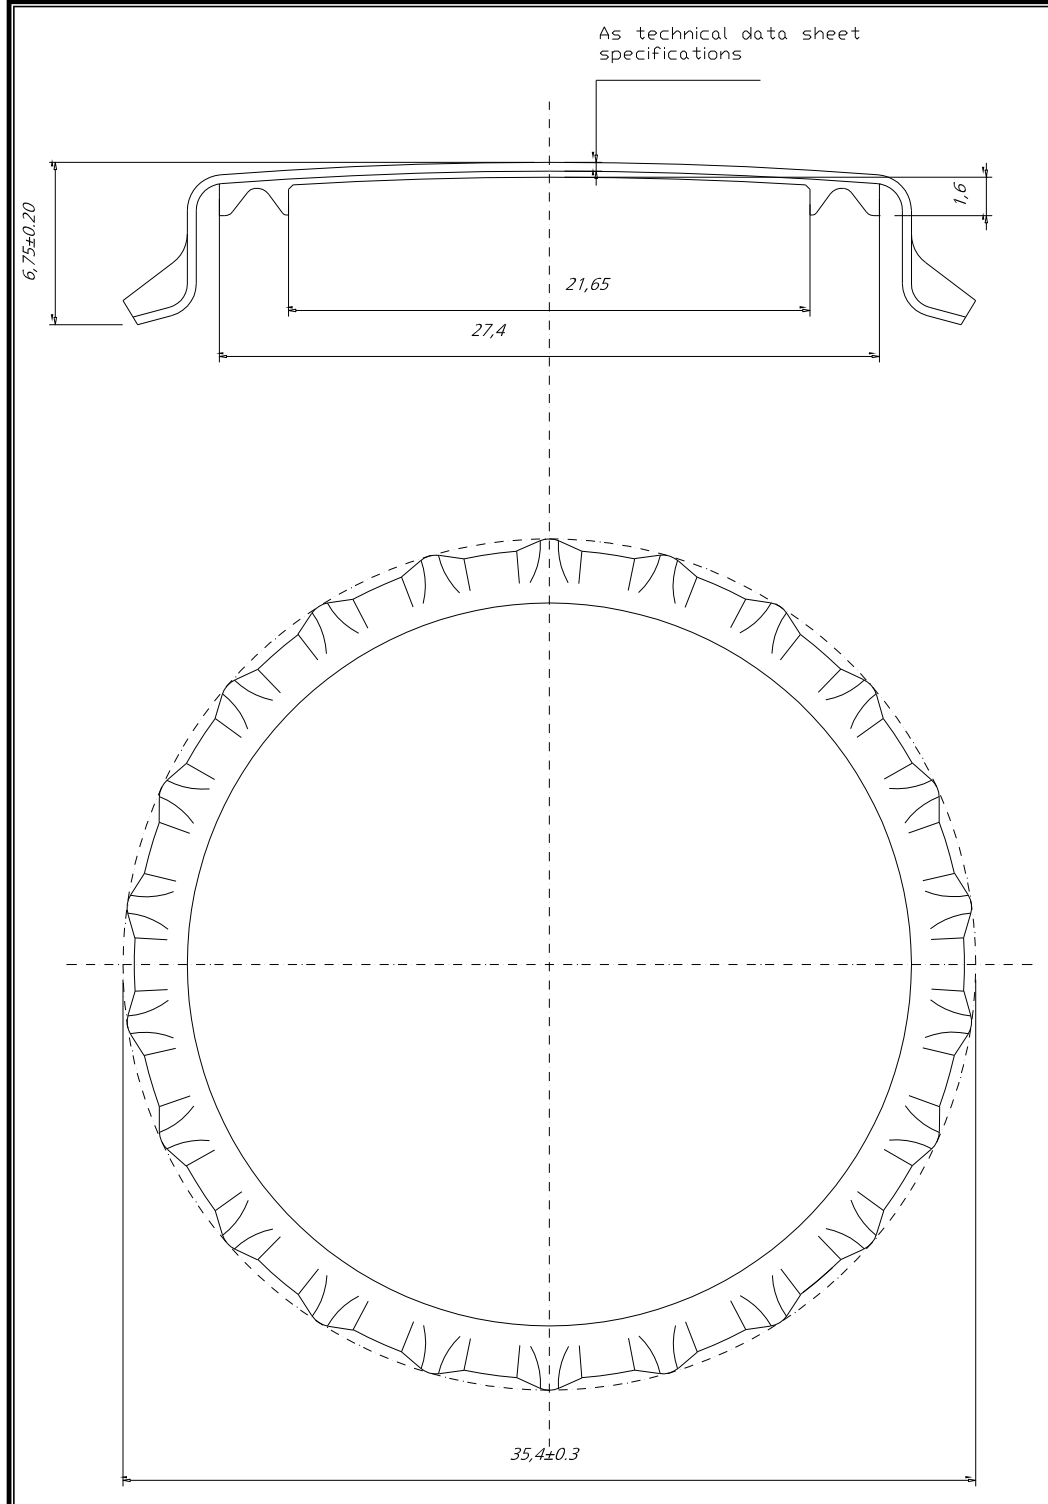

Steel Crown Cork 29mm – P101 Profile

Dimensions in millimeters